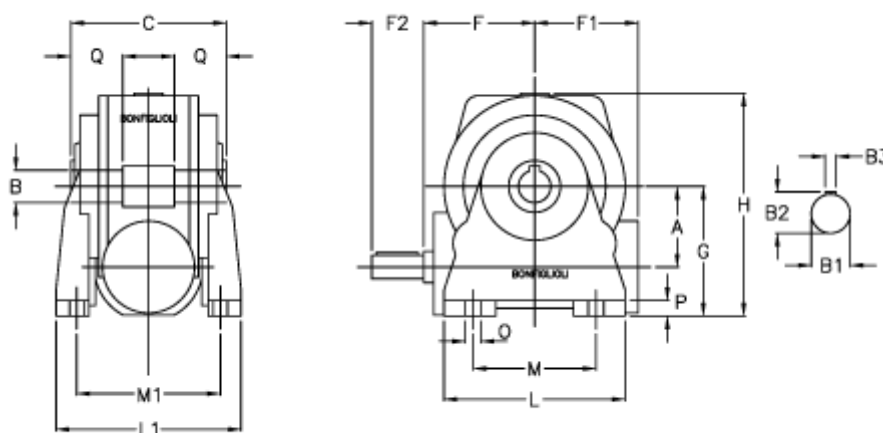

# Data Sheet

Article number: 3901185030100

Description: Worm gear with solid input shaft  
VF 185N-30-HS

## Measures

a	= 185.4	F1 = 205	O = 22.0
B	= 60	F2 = 70	P = 22
B1	= 40	g = 254	Q = 65.0
B2	= 43.0	H = 457.0	
B3	= 12	L = 360	
C	= 190	L1 = 320	
Description	= VF 185N-xx-HS	m = 270	
F	= 214.5	M1 = 251.0	